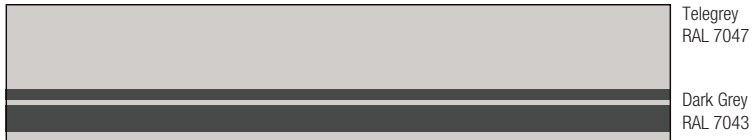

# dehler colour card

hull & deck incl. waterline

Standard

optional gelcoat colours dehler 29, 32, 35, 39, 45 selection I

selection II

sailcover, maindrop, sprayhood & binimi

Standard

Option