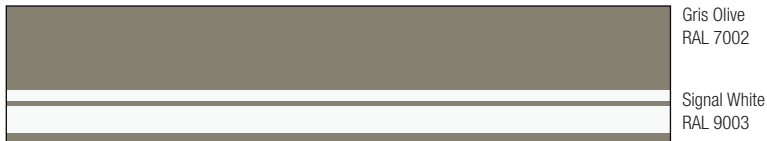

# dehler colour card

hull & deck incl. waterline

Standard

optional gelcoat colours dehler 29, 32, 35, 39, 45 selection I

selection II

sailcover, maindrop, sprayhood & binimi

Standard

Option